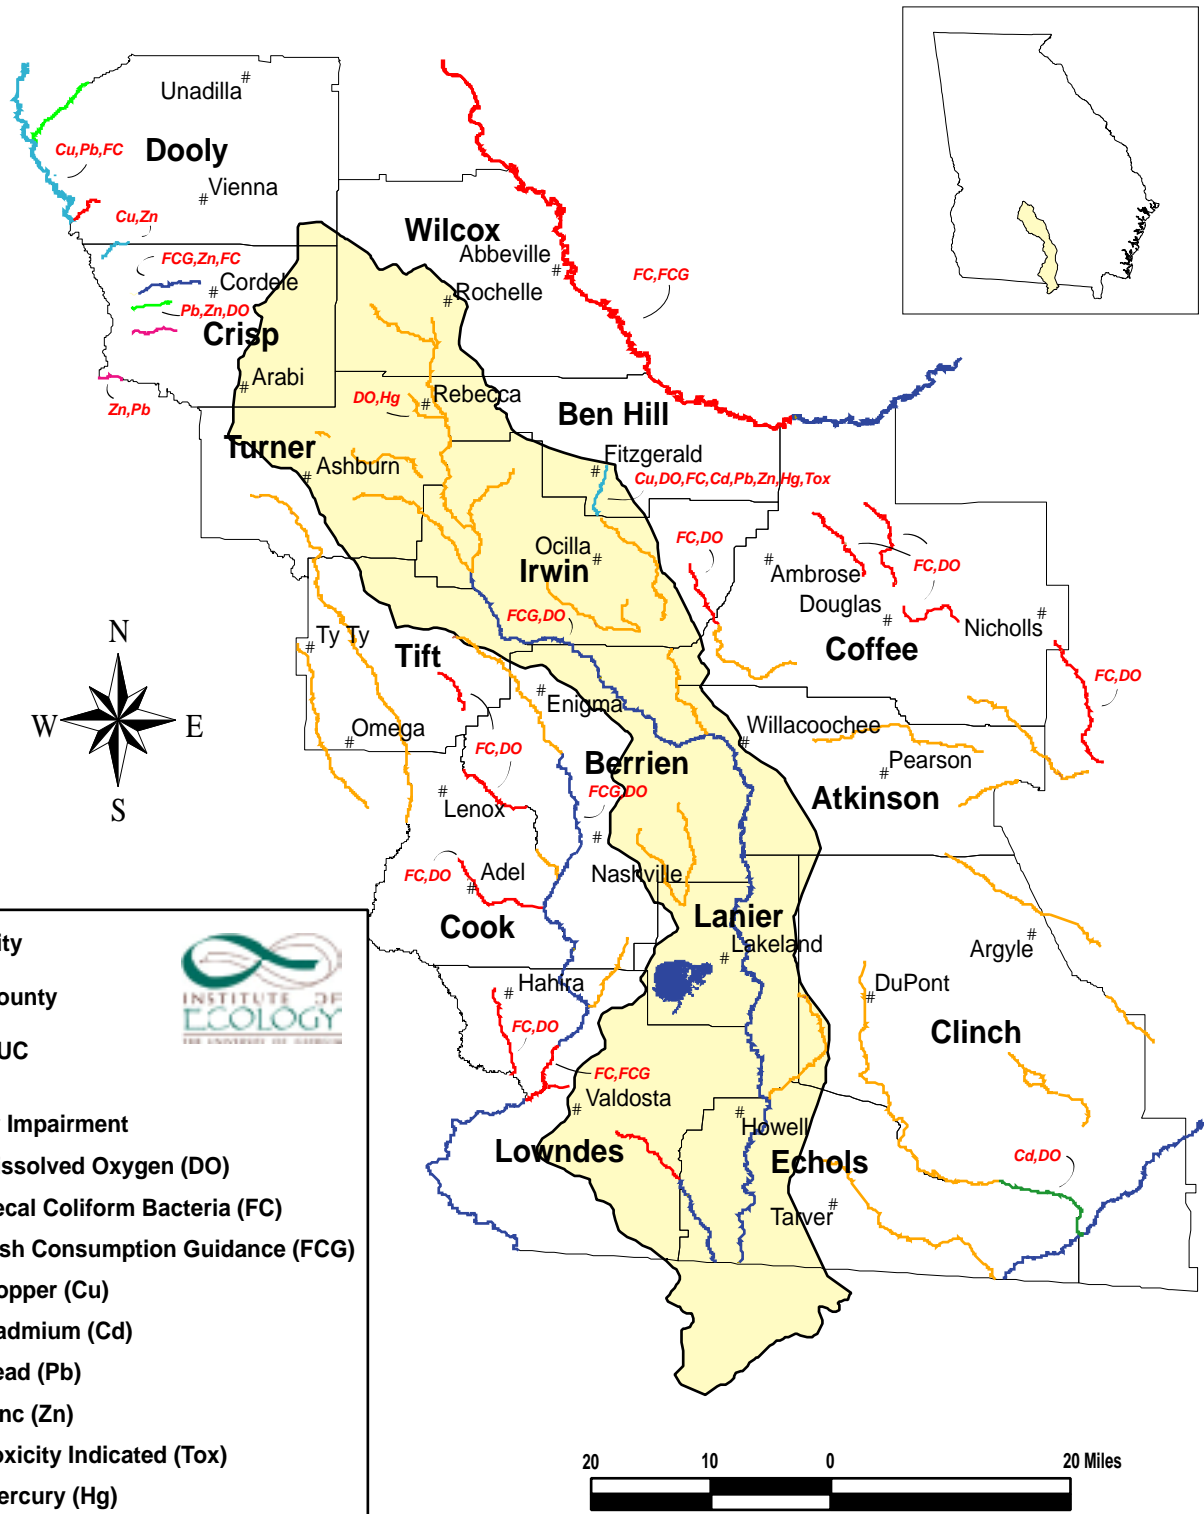

Georgia Impaired Waters, 2000

Alapaha River Watershed

Cartography by Kevin Samples

Source: Georgia Department of Natural Resources