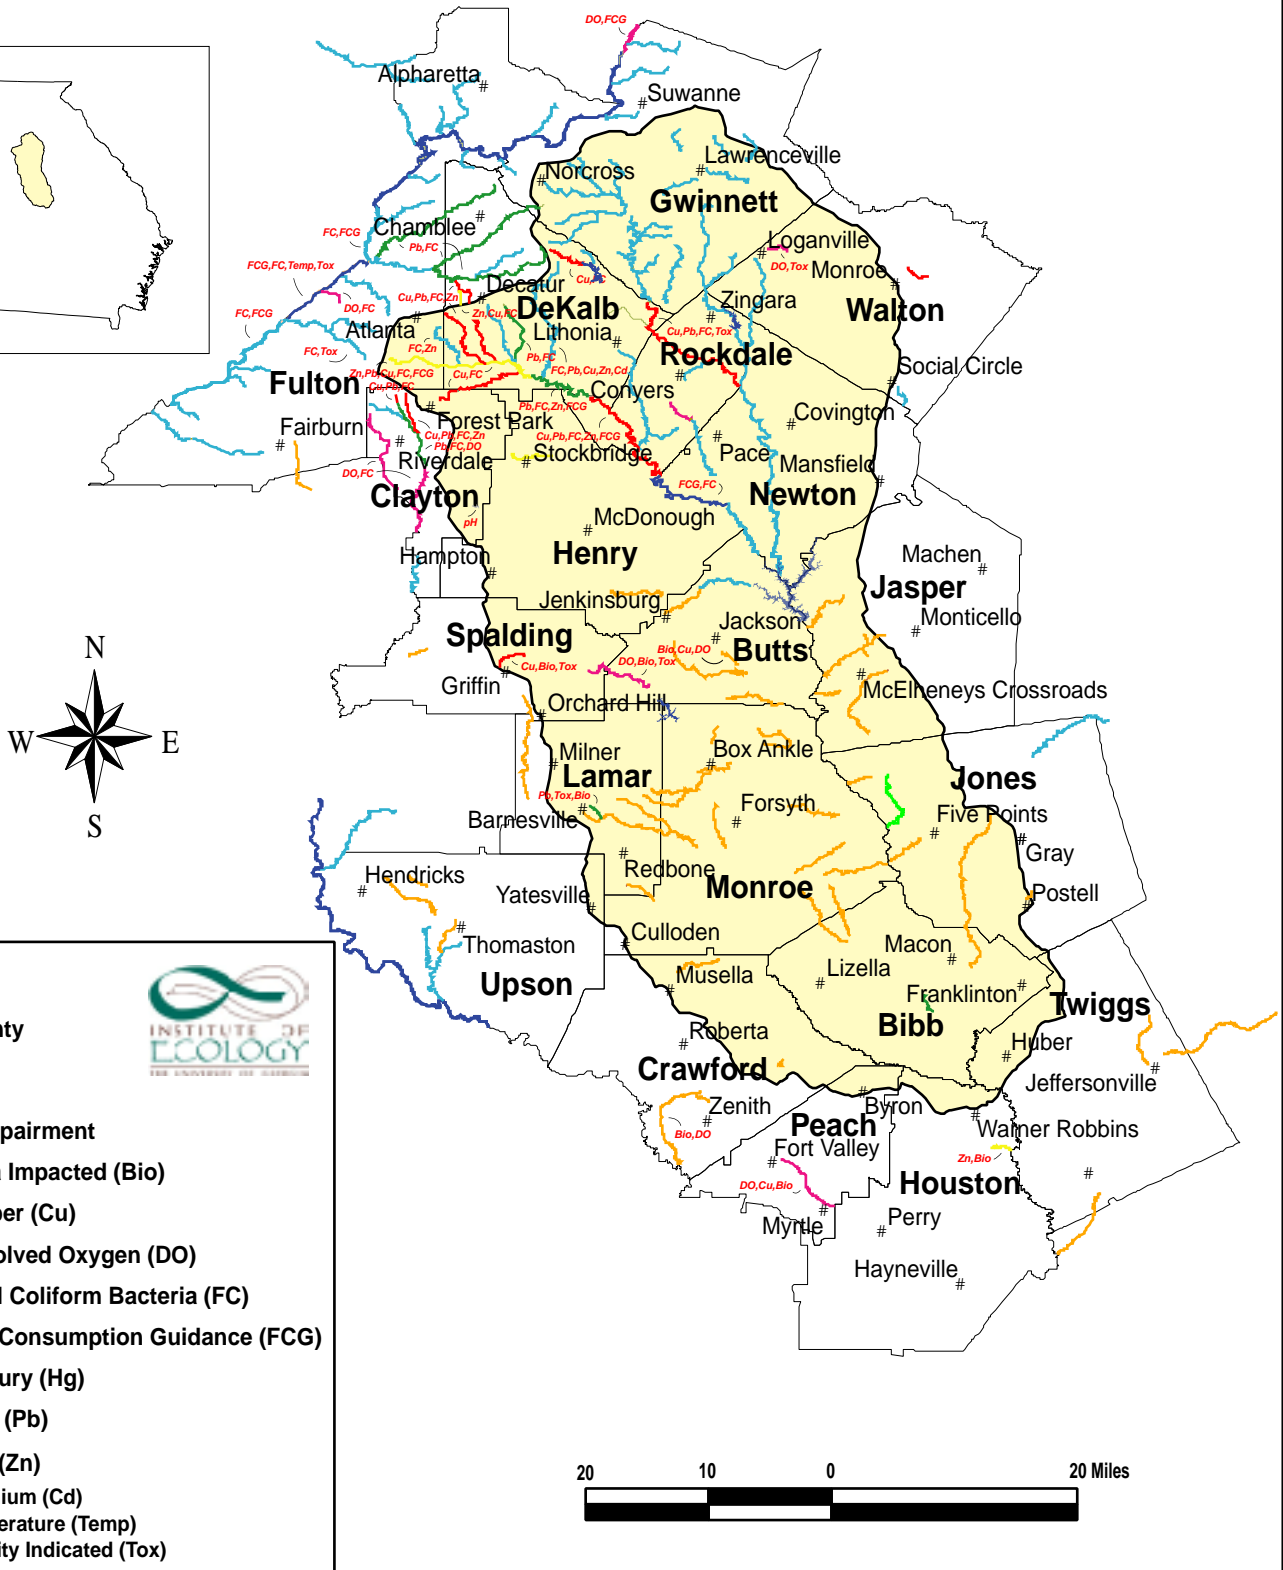

Georgia Impaired Waters, 2000

Upper Ocmulgee River Watershed

Cartography by Kevin Samples

Source: Georgia Department of Natural Resources