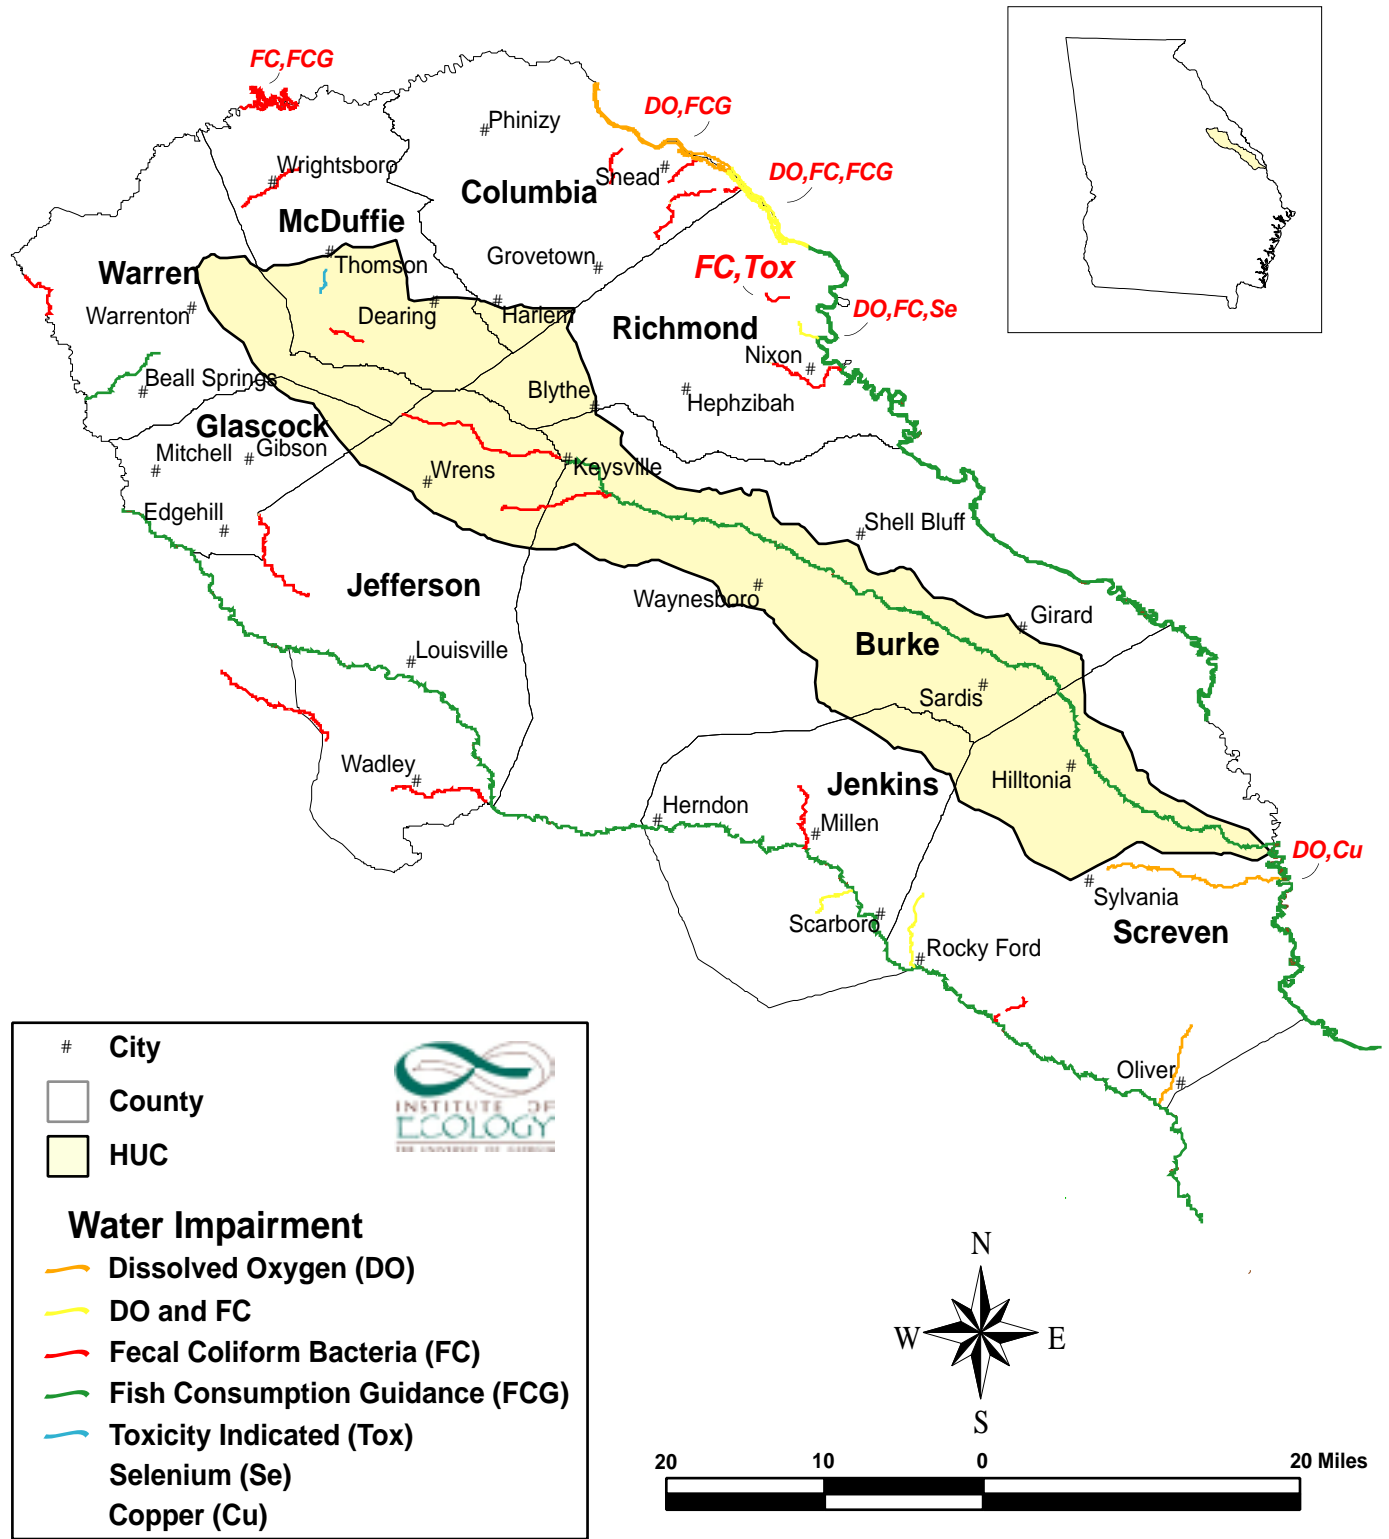

# Georgia Impaired Waters, 2000

## Brier Creek Watershed

Cartography by Kevin Samples

Source: Georgia Department of Natural Resources