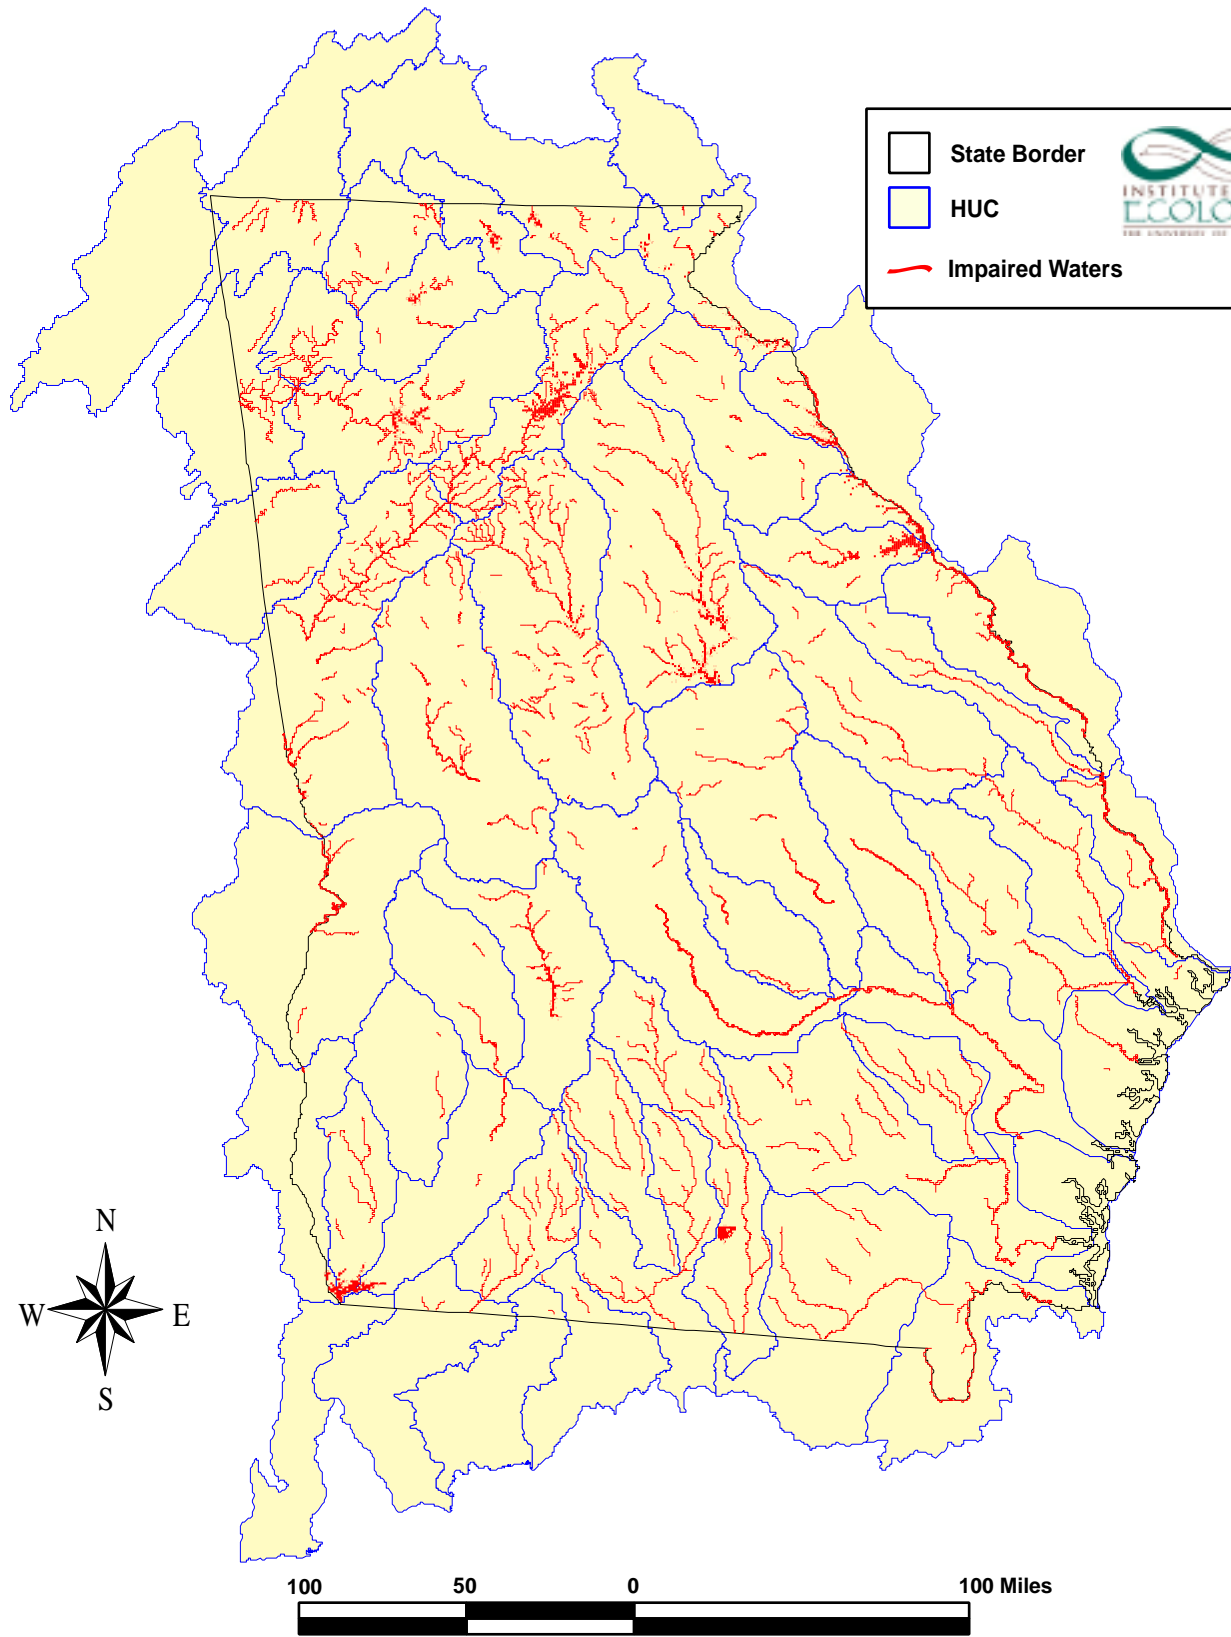

Georgia Impaired Waters, 2000

Cartography by Kevin Samples

Source: Georgia Department of Natural Resources