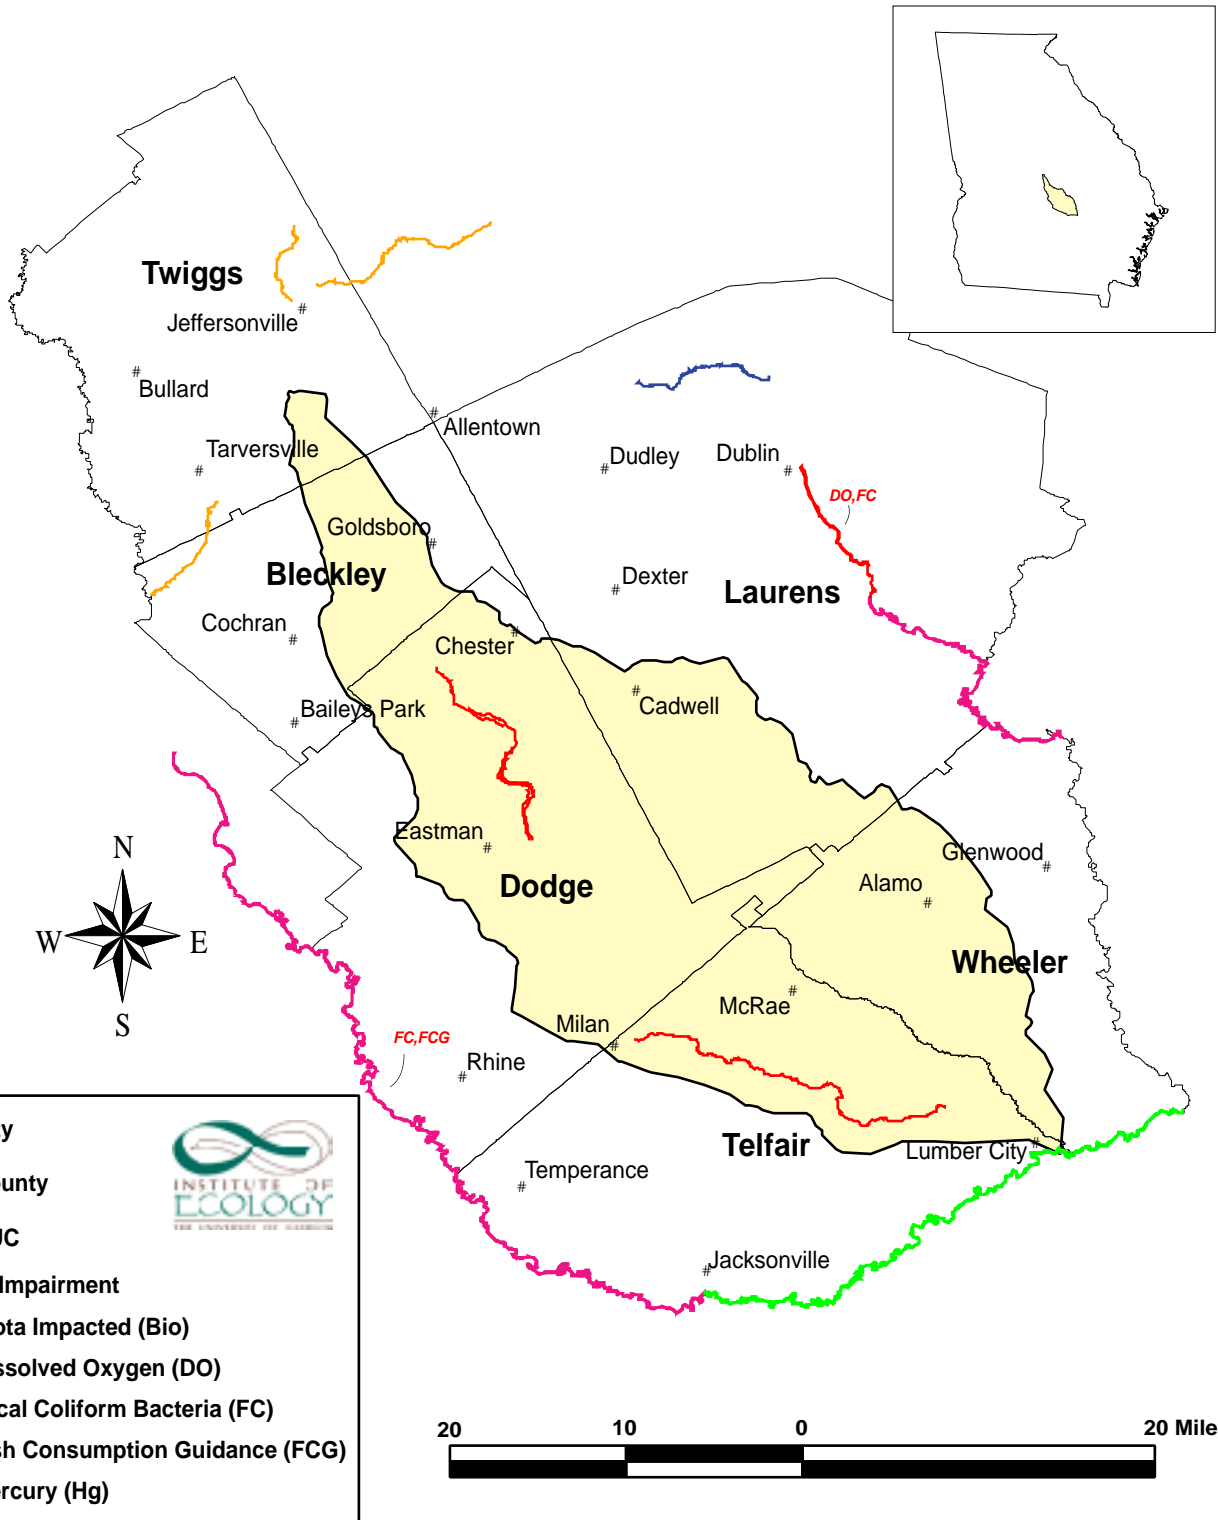

Georgia Impaired Waters, 2000

Little Ocmulgee River Watershed

Cartography by Kevin Samples

Source: Georgia Department of Natural Resources