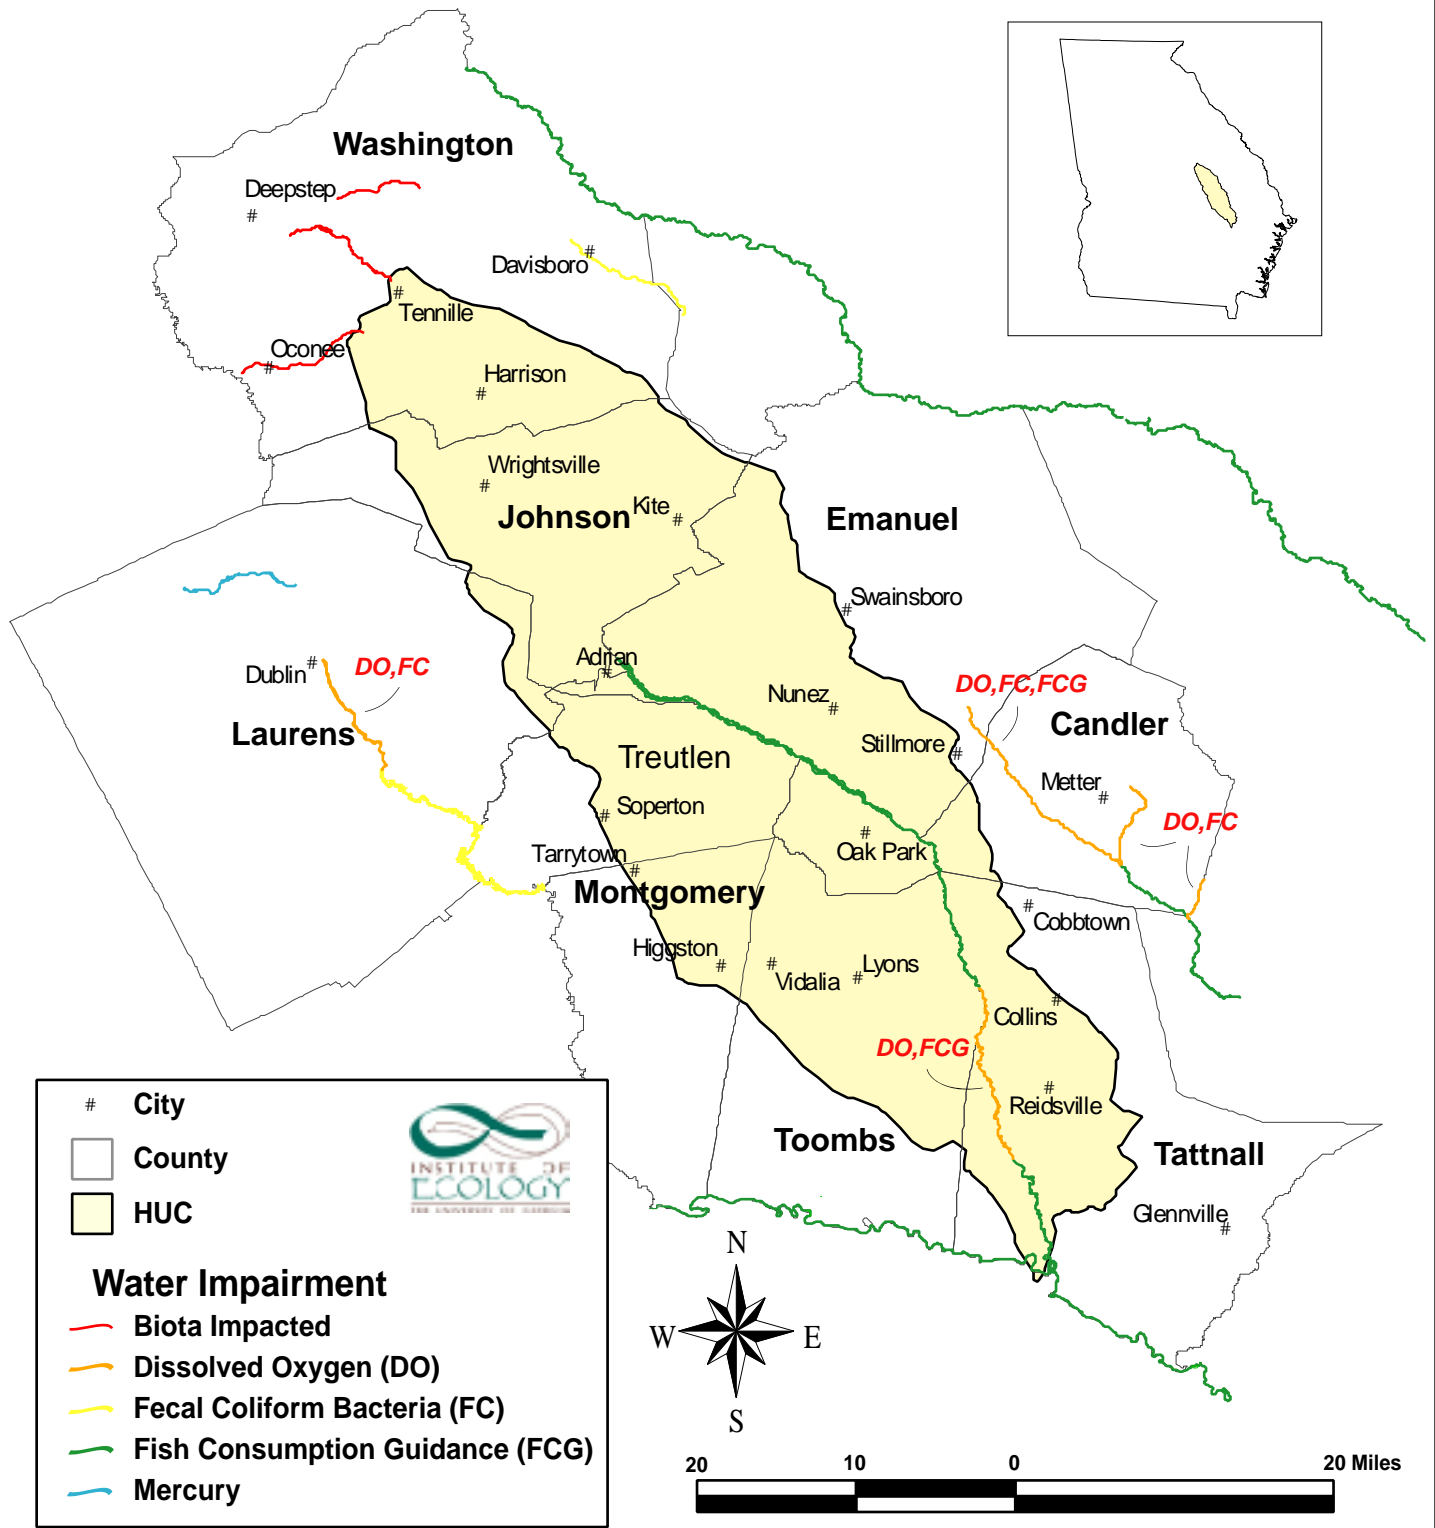

Georgia Impaired Waters, 2000

Ohooppe River Watershed

Cartography by Kevin Samples

Source: Georgia Department of Natural Resources