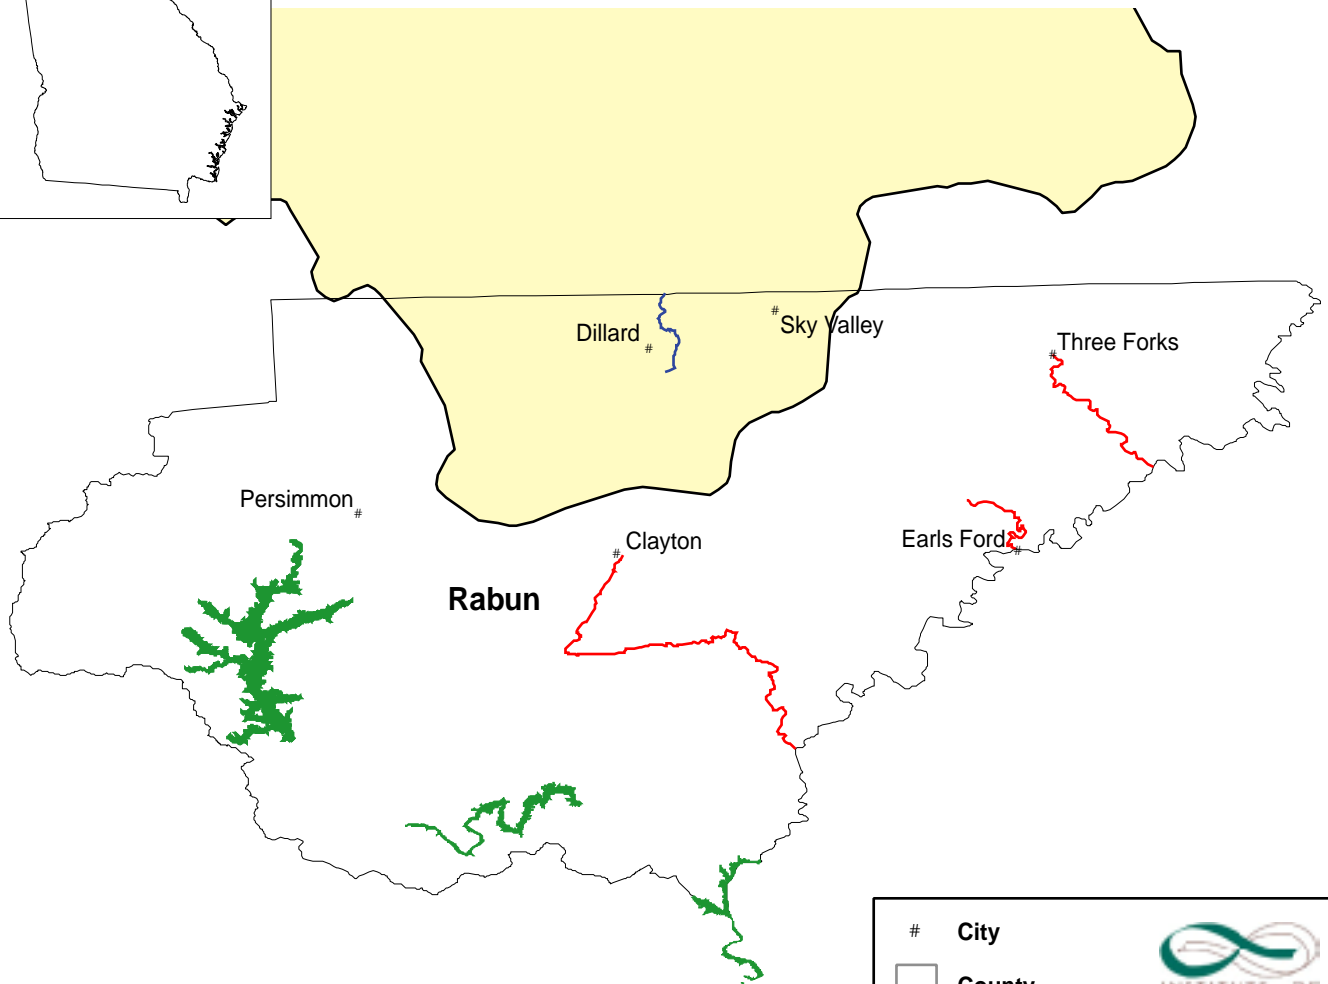

Georgia Impaired Waters, 2000

Upper Little Tennessee River Watershed

#	City
	County
	HUC
Water Impairment	
	Fecal Coliform Bacteria
	Fish Consumption Guidance (FCG)
	Nickel