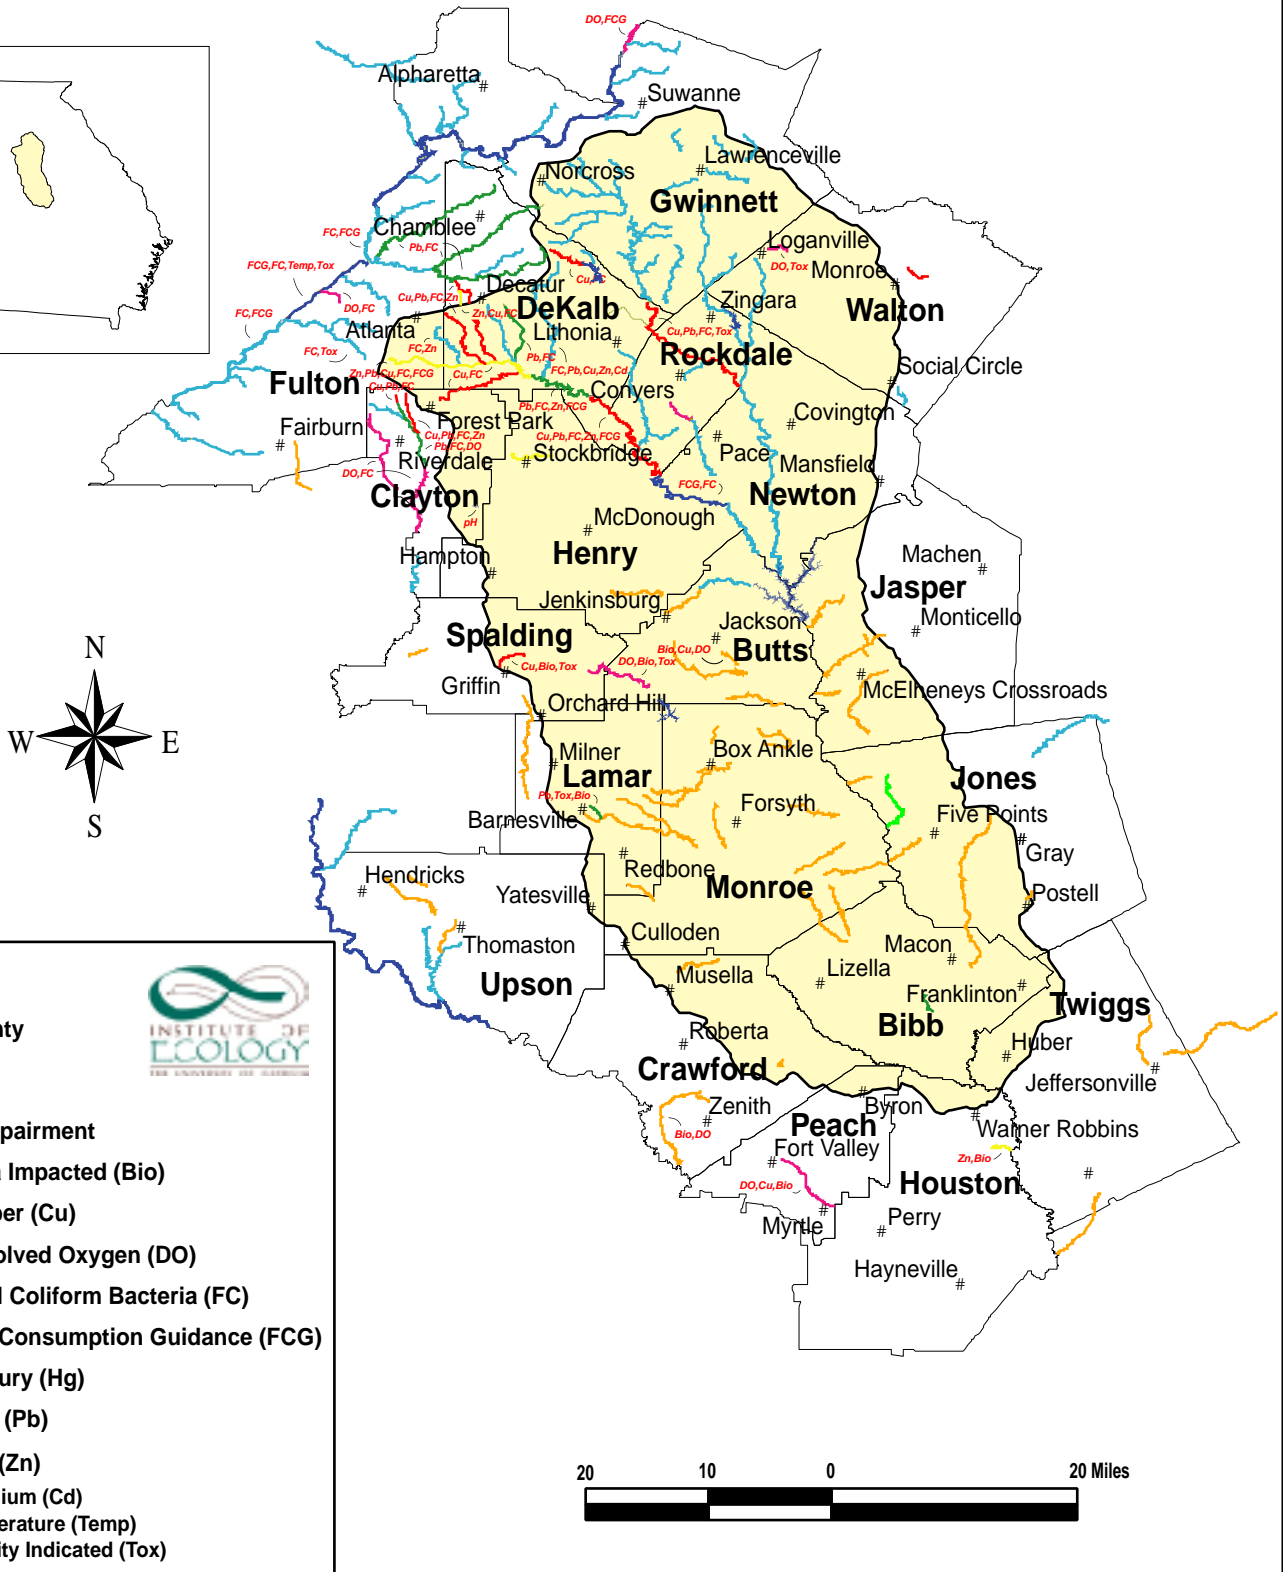

Georgia Impaired Waters, 2000

Upper Ocmulgee River Watershed

Cartography by Kevin Samples

Source: Georgia Department of Natural Resources