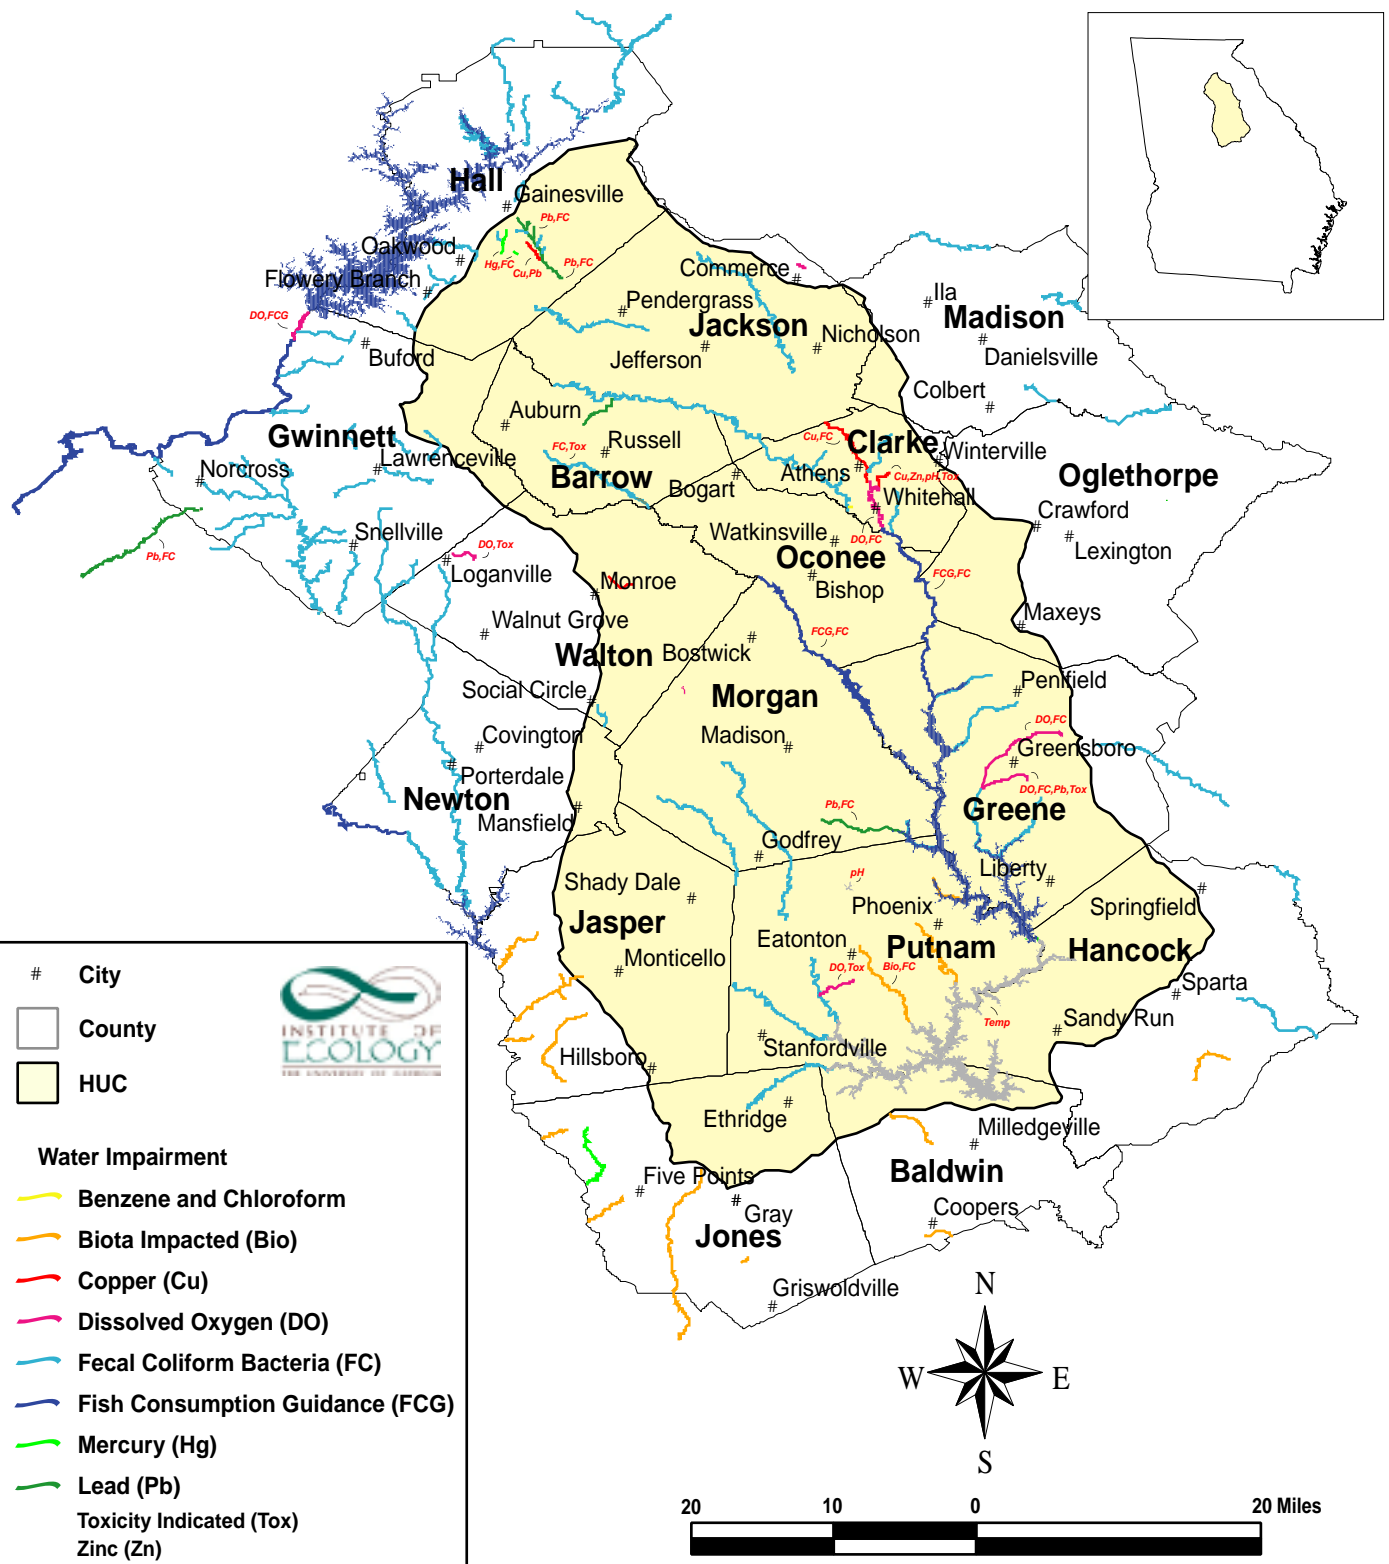

Georgia Impaired Waters, 2000

Upper Oconee River Watershed

Cartography by Kevin Samples

Source: Georgia Department of Natural Resources